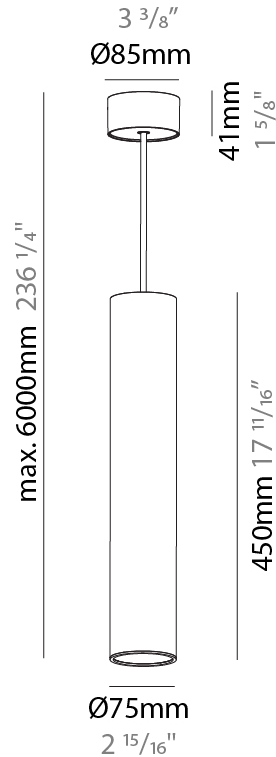

GENERAL

Series: Hangover
Subseries: Hangover Monopoint Surface Canopy
Brand: Prolicht
Division: Architectural
Mounting Type: Suspension
Mounting Location: Ceiling
Subcategory: Pendant

PHYSICAL

Shape: Cylinder
Diameter (mm): 75
Diameter (in): 2 ¹⁵/₁₆
Height (mm): 450
Height (in): 17 ¹¹/₁₆
Max. Overall Height (mm): 2450
Max. Overall Height (in): 96 ⁷/₁₆
Light Distribution: Downlight
Diffuser: Shine Ring 0-6
Fixture Finish: SSR / BKV / CWI / CRY / HAB / LAG / UFT / ITA / RUA / RUR / MIC / FTG / MYG / TWT / LOD / PUS / FRO / FUP / KIA / POP / BLS / SPG / MEY / GOH / GUM / CHC / COM / ABZ / JAG / OBR / MOS / ROR
Fixture Material: Aluminum
Cable Details: 2000mm / 6000mm Cable in White / Black / Orange / Red

ELECTRICAL

Lamp Type: LED (Zhaga Standard)
Input Wattage (W): 20
Total Output Wattage (W): 18.9
Dimming: Non-Dimmable
Driver Included: Yes
Driver Location: Integrated
Driver Type: Constant Current
Driver Class: Class 2
Housing: ENCP3
Input Voltage (V): 120
Constant Current (MA): 500
Upon Request: Remote: 0-10Vdc dimming / Phase dimming 120Vac

LED

Number of LEDs: 1
Color Temperature (°K): 2700 / 3000 / 4000
Max. Delivered Lumen (lm): 1680
CRI: >90 CRI
Efficiency (%): 86
Lamp Life (hrs): 50000

OPTICAL

Reflector: 18 / 36 / 52

RATINGS AND CERTIFICATIONS

Certified By: Certified for North American Standards
IP rating: IP20