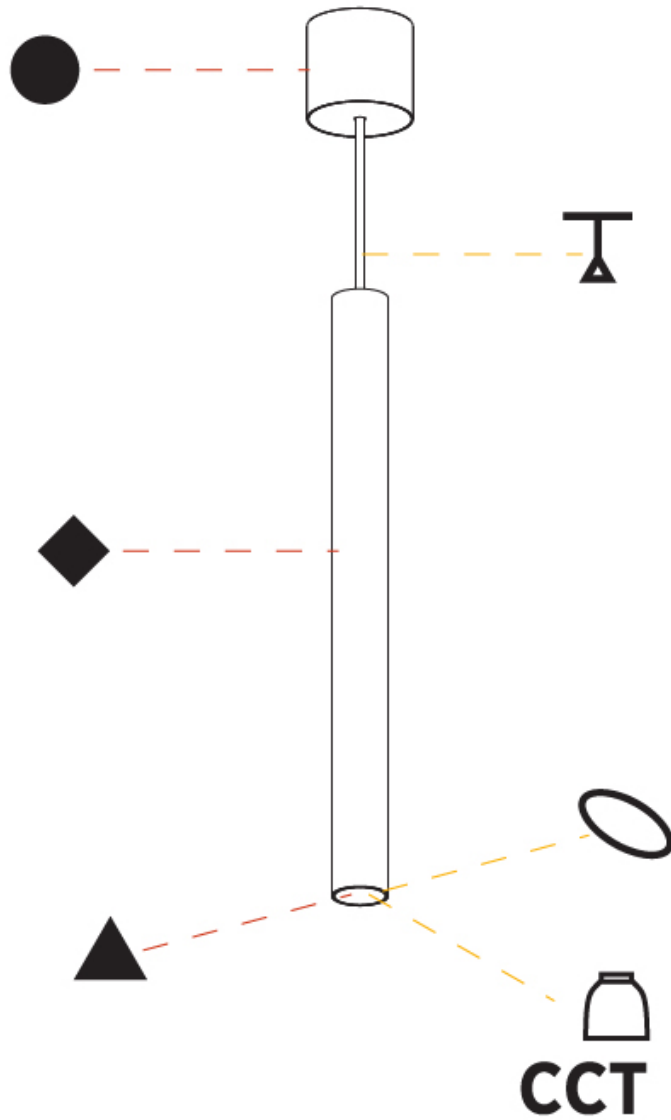

PROJECT
TYPE
SPECIFIER
QUANTITY
DATE

HANGOVER MONOPOINT SURFACE CANOPY SUSPENSION

A300155-