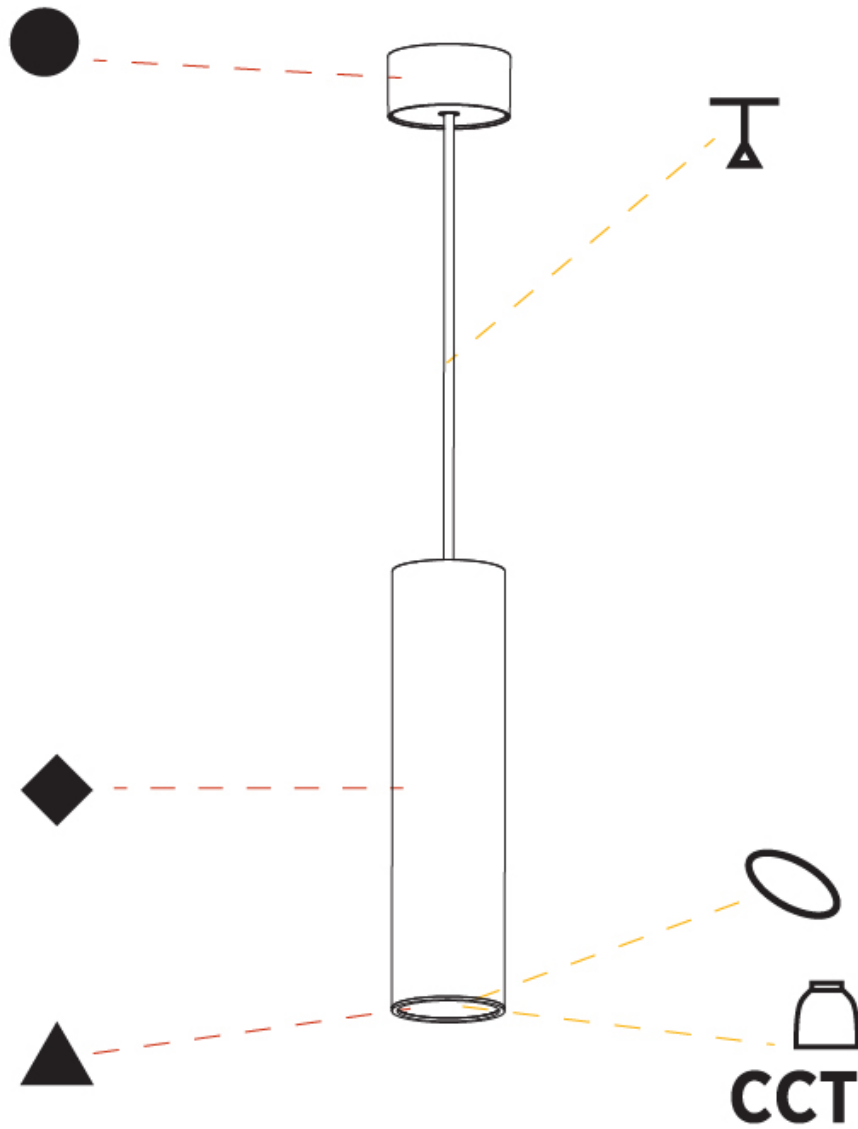

HANGOVER MONOPOINT SURFACE CANOPY SUSPENSION

A300166-

PROJECT
TYPE
SPECIFIER
QUANTITY
DATE

A