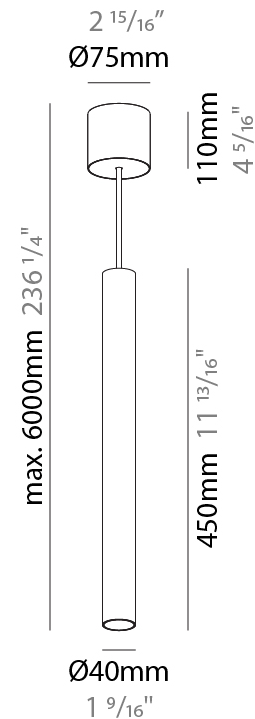

GENERAL

Series: Hangover
Subseries: Hangover Monopoint Surface Canopy
Brand: Prolicht
Division: Architectural
Mounting Type: Suspension
Mounting Location: Ceiling
Subcategory: Pendant

PHYSICAL

Shape: Cylinder
Diameter (mm): 40
Diameter (in): 1 9/16
Height (mm): 450
Height (in): 17 13/16
Max. Overall Height (mm): 2450
Max. Overall Height (in): 96 7/16
Light Distribution: Downlight
Diffuser: Shine Ring 0-6
Fixture Finish: SSR / BKV / CWI / CRY / HAB / LAG / UFT / ITA / RUA / RUR / MIC / FTG / MYG / TWT / LOD / PUS / FRO / FUP / KIA / POP / BLS / SPG / MEY / GOH / GUM / CHC / COM / ABZ / JAG / OBR / MOS / ROR
Fixture Material: Aluminum
Cable Details: 2000mm / 6000mm Cable in White / Black / Orange / Red

ELECTRICAL

Lamp Type: LED (Zhaga Standard)
Input Wattage (W): 10.9
Total Output Wattage (W): 9
Dimming: Non-Dimmable
Driver Included: Yes
Driver Location: Integrated
Driver Type: Constant Current
Driver Class: Class 2
Housing: ENCP3
Input Voltage (V): 120
Constant Current (MA): 500
Upon Request: Remote: 0-10Vdc dimming / Phase dimming 120Vac

LED

Number of LEDs: 1
Color Temperature (°K): 2700 / 3000 / 4000
Max. Delivered Lumen (lm): 842
CRI: >90 CRI
Efficiency (%): 86
Lamp Life (hrs): 50000
Upon Request: ***3500K available in minimum quantities (larger quantities upon request)

OPTICAL

Reflector: 40 / 50

RATINGS AND CERTIFICATIONS

Certified By: Certified for North American Standards
IP rating: IP20